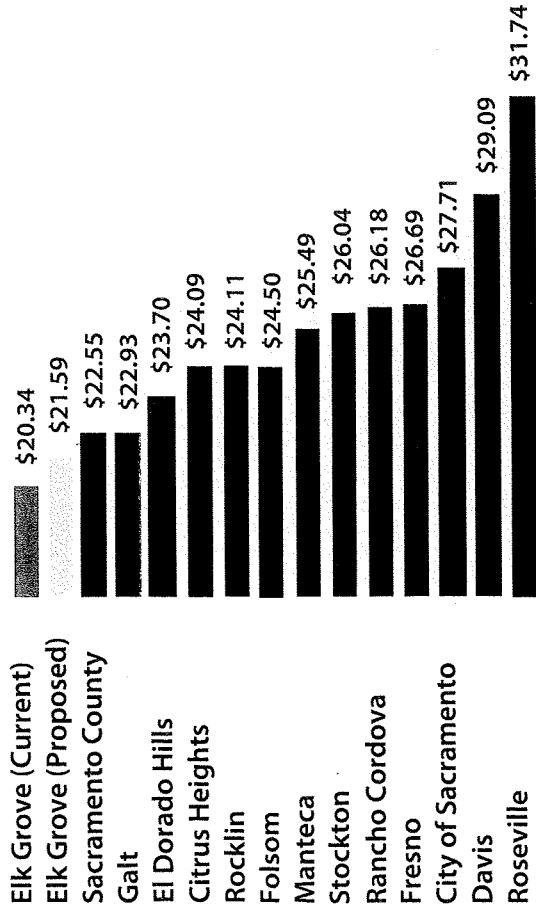

Rate Comparison

The charts below show how solid waste rates for the City of Elk Grove compare to other solid waste rates in the region. This analysis compares the rate charged for one 64-gallon trash container serviced weekly, two greenwaste containers serviced every other week and two recycling containers serviced every other week to rates charged for the same service in other jurisdictions.

Summary of Proposed Residential Basic Monthly Service Fee Charges Effective July 1, 2009

(cost per month for a 64-gallon trash container)

Locality	Trash 1 64-Gal	Recycle 2 96-Gal	GrnWaste 2 96-Gal	Total
Elk Grove (Proposed)	$21.59	Included	Included	$21.59
Sacramento County	$22.55¹	Included	Included	$22.55
Galt	$22.93	Included	Included	$22.93
El Dorado Hills	$23.70	Included	Included	$23.70
Citrus Heights	$20.53	Included	$3.56⁵	$24.09
Rocklin	$24.11	n/a²	Included³	$24.11
Folsom	$22.50	$1.00⁴	$1.00⁴	$24.50
Manteca	$25.49	Included	Included	$25.49
Stockton	$26.04	Included	Included	$26.04
Rancho Cordova	$22.87	Included	$3.31⁵	$26.18
Fresno	$19.12⁶	$3.72⁷	$3.85⁷	$26.69
City of Sacramento	$15.14⁸	$4.09	$8.48⁹	$27.71
Davis	$29.09¹⁰	Included	Loose in Street	$29.09
Roseville	$21.41	n/a²	$10.33¹¹	$31.74

1 Rate effective 7/1/2009. Includes .25 for removal of illegal dumping and .30 for HHWCF operating costs.

2 Recycling co-mingled with trash.

3 Weekly pick-up of recycle and green waste carts as opposed to bi-weekly.

4 First recycle and green waste cart is free. A second of either is $1.00 each.

5 May have one extra recycle or greenwaste cart free of charge, for a total of four carts (includes trash). A fifth cart is charged per the above.

6 Above rate effective September 1, 2009. Offers 96-gallon cart size only.

7 Rate is for one cart. 96-gallon cart serviced weekly compared to (2) 96-gallon carts serviced bi-weekly.

8 Rate increase July 1, 2009. Final rate still to be determined.

9 Includes $1.34 required street sweeping fee. 96-gallon cart serviced weekly compared to (2) 96-gallon carts serviced bi-weekly.

10 Every home charged the same regardless of cart size. Above rate effective July 1, 2009.

11 Second green waste cart is $10.71. Cart emptied biweekly.

In Elk Grove, you are entitled to a total of five carts for the same base rate, as compared to other jurisdictions that require that the resident pay an additional fee for extra carts. For the service received, Elk Grove's rate is one of the lowest in the region.